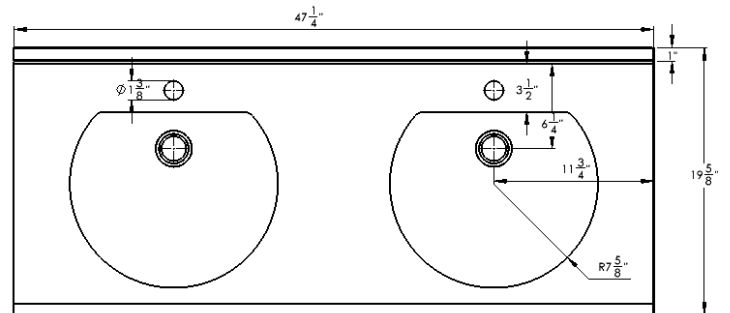

001 Base Model Number (must specify)	
☐	LAV9C1200 Two User Lavatory
002 Faucets	
☐	- No Faucets
☐	-L12 Line 12 Sensor Faucets
☐	-L13 Line 13 Sensor Faucets
☐	-L14 Line 14 Sensor Faucets
☐	-OMW Omnia Water Only Faucets
☐	-OML Omnia Water and Soap Faucets
☐	-L70 Line 70 Pushbutton Faucets
003 Soap Dispenser	
☐	-SD12 Line 12 Soap Dispensers (2x)
004 Hole Punching	
☐	-4C Punched for 4" Center Faucets
☐	-8C Punched for 8" Center Faucets

WARNING: Cancer and Reproductive Harm
www.P65Warnings.ca.gov