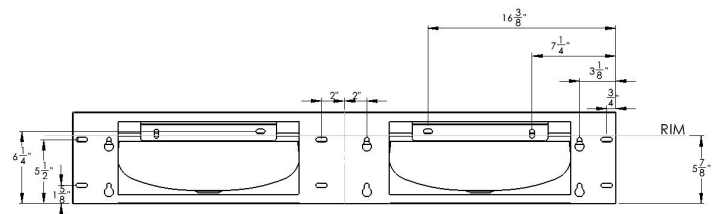

001 Base Model Number (must specify)	
☐	LAV9C1200 Two User Lavatory
002 Faucets	
☐	- No Faucets
☐	-L12 Line 12 Sensor Faucets
☐	-L13 Line 13 Sensor Faucets
☐	-L14 Line 14 Sensor Faucets
☐	-OMW Omnia Water Only Faucets
☐	-OML Omnia Water and Soap Faucets
☐	-L70 Line 70 Pushbutton Faucets
003 Soap Dispenser	
☐	-SD12 Line 12 Soap Dispensers (2x)
004 Hole Punching	
☐	-4C Punched for 4" Center Faucets
☐	-8C Punched for 8" Center Faucets

WARNING: Cancer and Reproductive Harm
www.P65Warnings.ca.gov