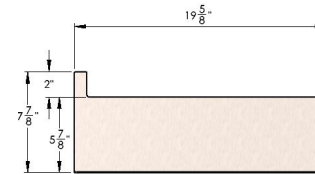

001 Base Model Number (must specify)	
☐	LAV9C1200 Two User Lavatory
002 Faucets	
☐	- No Faucets
☐	-L12 Line 12 Sensor Faucets
☐	-L13 Line 13 Sensor Faucets
☐	-L14 Line 14 Sensor Faucets
☐	-OMW Omnia Water Only Faucets
☐	-OML Omnia Water and Soap Faucets
☐	-L70 Line 70 Pushbutton Faucets
003 Soap Dispenser	
☐	-SD12 Line 12 Soap Dispensers (2x)
004 Hole Punching	
☐	-4C Punched for 4" Center Faucets
☐	-8C Punched for 8" Center Faucets

WARNING: Cancer and Reproductive Harm
www.P65Warnings.ca.gov