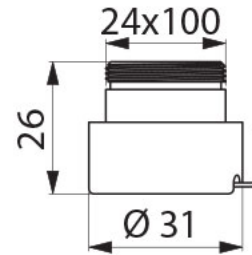

#### Description

- Quick connect for U270 010 BIOFIL cartridge
- M24/100
- Compatible with all faucets that accept M24/100 thread
- Fast installation of cartridges without tools and without cutting off water.

#### Technical Details

- Finish: Chromed Brass
- Warranty: 10 years limited

\* Dimensions in mm

001	<b>Base Model Number</b> (must specify)
<input type="checkbox"/>	U270040 Filter Cartridge Adaptor

**WARNING:** Cancer and Reproductive Harm  
[www.P65Warnings.ca.gov](http://www.P65Warnings.ca.gov)